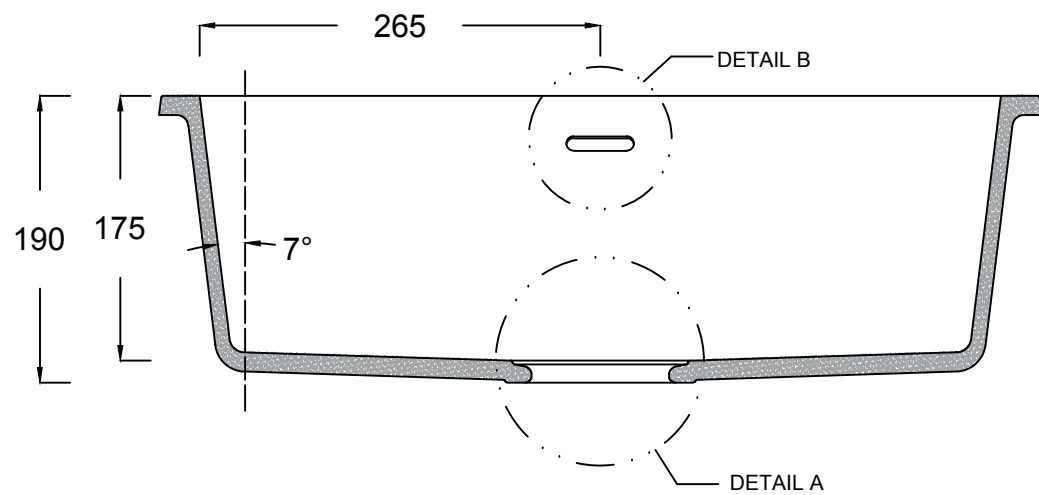

PLAN VIEW

SECTION B:B

DETAIL A
SCALE: 1:2

DETAIL B
SCALE: 1:2

DETAIL C
SCALE: 1:2

SECTION A:A

ARCHIVE NBR: ARCHIVE 3	CUSTOMER NAME:
FILE NAME/FORMAT: DUPONT_CORIAN_SPICY970_2D.DWG	APPLICATION/DESCRIPTION: Kitchen/ Sink
MODEL NAME: SPICY 970	DOCUMENT STATUS: FINAL
CREATED BY: KS	CODE: D3-970-01
APPROVED BY:	APPROVAL DATE:
LAUNCH DATE:	DATE OF ISSUE: 28/05/2015
SCALE: 1:5 in A3	REV. NBR/DATE: Rev. 01-14/12/2015