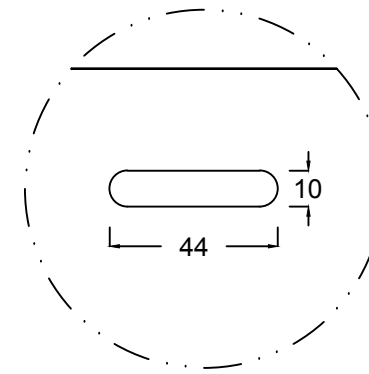

PLAN VIEW

SECTION B:B

DETAIL A
SCALE: 1:2

DETAIL B
SCALE: 1:2

DETAIL C
SCALE: 1:2

SECTION A:A

ARCHIVE NBR: ARCHIVE 3	CUSTOMER NAME:
FILE NAME/FORMAT: DUPONT_CORIAN_SPICY970_2D.DWG	APPLICATION/DESCRIPTION: Kitchen/ Sink
MODEL NAME: SPICY 970	DOCUMENT STATUS: FINAL
CREATED BY: KS	CODE: D3-970-01
APPROVED BY:	APPROVAL DATE:
LAUNCH DATE:	DATE OF ISSUE: 28/05/2015
SCALE: 1:5 in A3	REV. NBR/DATE: Rev. 01-14/12/2015