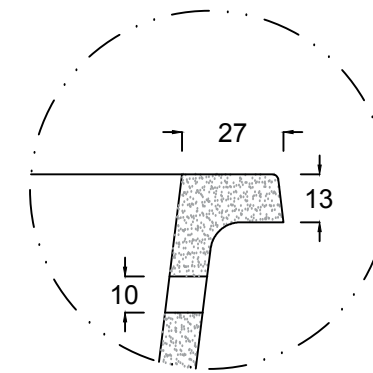

PLAN VIEW

SECTION B:B

DETAIL A
SCALE: 1:2

DETAIL B
SCALE: 1:2

DETAIL C
SCALE: 1:2

SECTION A:A

ARCHIVE NBR: ARCHIVE 3	CUSTOMER NAME:
FILE NAME/FORMAT: DUPONT_CORIAN_SPICY970_2D.DWG	APPLICATION/DESCRIPTION: Kitchen/ Sink
MODEL NAME: SPICY 970	DOCUMENT STATUS: FINAL
CREATED BY: KS	CODE: D3-970-01
APPROVED BY:	APPROVAL DATE:
LAUNCH DATE:	DATE OF ISSUE: 28/05/2015
SCALE: 1:5 in A3	REV. NBR/DATE: Rev. 01-14/12/2015