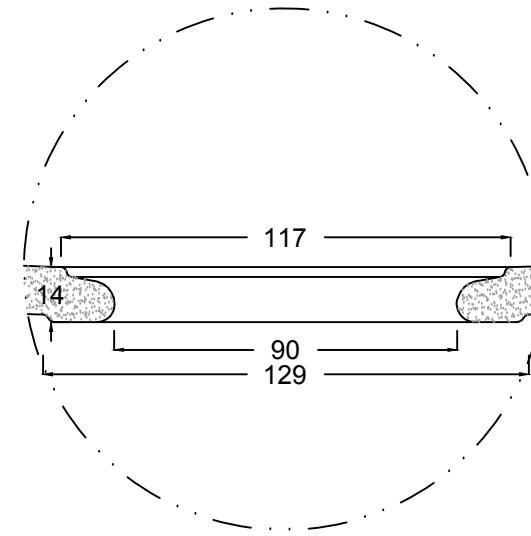

PLAN VIEW

SECTION B:B

DETAIL A
SCALE: 1:2

DETAIL B
SCALE: 1:2

DETAIL C
SCALE: 1:2

SECTION A:A

ARCHIVE NBR: ARCHIVE 3	CUSTOMER NAME:
FILE NAME/FORMAT: DUPONT_CORIAN_SPICY970_2D.DWG	APPLICATION/DESCRIPTION: Kitchen/ Sink
MODEL NAME: SPICY 970	DOCUMENT STATUS: FINAL
CREATED BY: KS	CODE: D3-970-01
APPROVED BY:	APPROVAL DATE:
LAUNCH DATE:	DATE OF ISSUE: 28/05/2015
SCALE: 1:5 in A3	REV. NBR/DATE: Rev. 01-14/12/2015