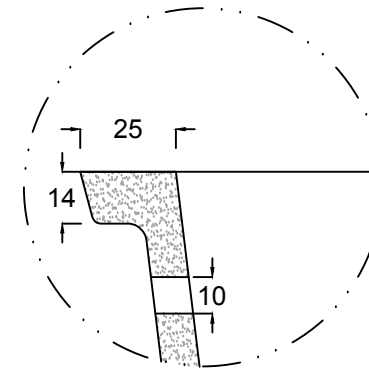

PLAN VIEW

SECTION B:B

DETAIL A
SCALE: 1:2

DETAIL B
SCALE: 1:2

SECTION A:A

DETAIL C
SCALE: 1:2

ARCHIVE NBR: ARCHIVE 3	CUSTOMER NAME:
FILE NAME/FORMAT: DUPONT_CORIAN_SPICY965_2D.DWG	APPLICATION/DESCRIPTION: Kitchen/ Sink
MODEL NAME: SPICY 965	DOCUMENT STATUS: FINAL
CREATED BY: KS	CODE: D3-965-01
APPROVED BY:	APPROVAL DATE:
LAUNCH DATE:	DATE OF ISSUE: 28/05/2015
SCALE: 1:5 in A3	REV. NBR/DATE: Rev. 01-14/12/2015