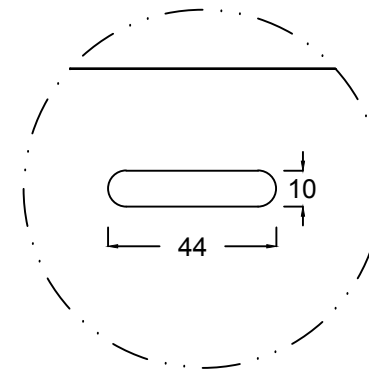

PLAN VIEW

SECTION B:B

DETAIL A
SCALE: 1:2

DETAIL B
SCALE: 1:2

SECTION A:A

DETAIL C
SCALE: 1:2

ARCHIVE NBR: ARCHIVE 3	CUSTOMER NAME:
FILE NAME/FORMAT: DUPONT_CORIAN_SPICY965_2D.DWG	APPLICATION/DESCRIPTION: Kitchen/ Sink
MODEL NAME: SPICY 965	DOCUMENT STATUS: FINAL
CREATED BY: KS	CODE: D3-965-01
APPROVED BY:	APPROVAL DATE:
LAUNCH DATE:	DATE OF ISSUE: 28/05/2015
SCALE: 1:5 in A3	REV. NBR/DATE: Rev. 01-14/12/2015