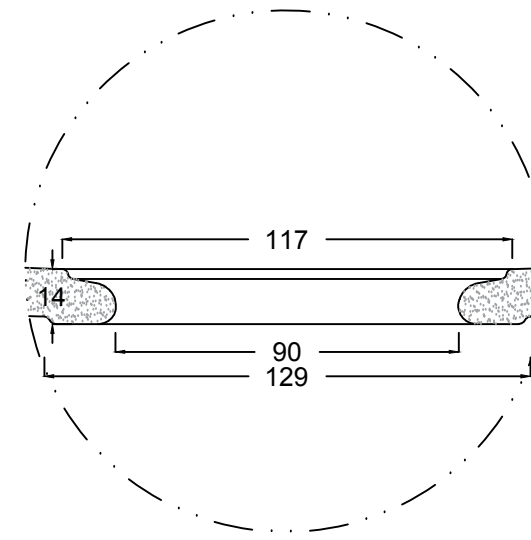

PLAN VIEW

SECTION B:B

DETAIL A
SCALE: 1:2

DETAIL B
SCALE: 1:2

SECTION A:A

DETAIL C
SCALE: 1:2

ARCHIVE NBR: ARCHIVE 3	CUSTOMER NAME:
FILE NAME/FORMAT: DUPONT_CORIAN_SPICY965_2D.DWG	APPLICATION/DESCRIPTION: Kitchen/ Sink
MODEL NAME: SPICY 965	DOCUMENT STATUS: FINAL
CREATED BY: KS	CODE: D3-965-01
APPROVED BY:	APPROVAL DATE:
LAUNCH DATE:	DATE OF ISSUE: 28/05/2015
SCALE: 1:5 in A3	REV. NBR/DATE: Rev. 01-14/12/2015