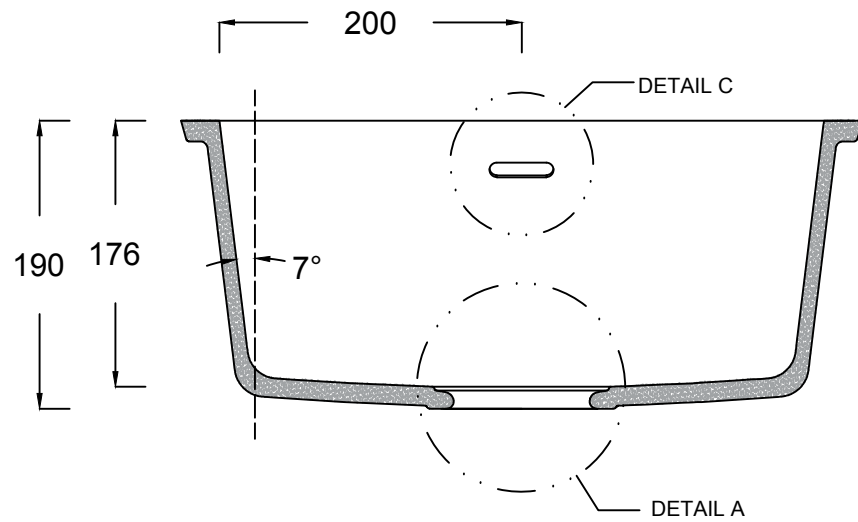

PLAN VIEW

SECTION B:B

DETAIL A
SCALE: 1:2

DETAIL B
SCALE: 1:2

SECTION A:A

DETAIL C
SCALE: 1:2

ARCHIVE NBR: ARCHIVE 3	CUSTOMER NAME:
FILE NAME/FORMAT: DUPONT_CORIAN_SPICY965_2D.DWG	APPLICATION/DESCRIPTION: Kitchen/ Sink
MODEL NAME: SPICY 965	DOCUMENT STATUS: FINAL
CREATED BY: KS	CODE: D3-965-01
APPROVED BY:	APPROVAL DATE:
LAUNCH DATE:	DATE OF ISSUE: 28/05/2015
SCALE: 1:5 in A3	REV. NBR/DATE: Rev. 01-14/12/2015