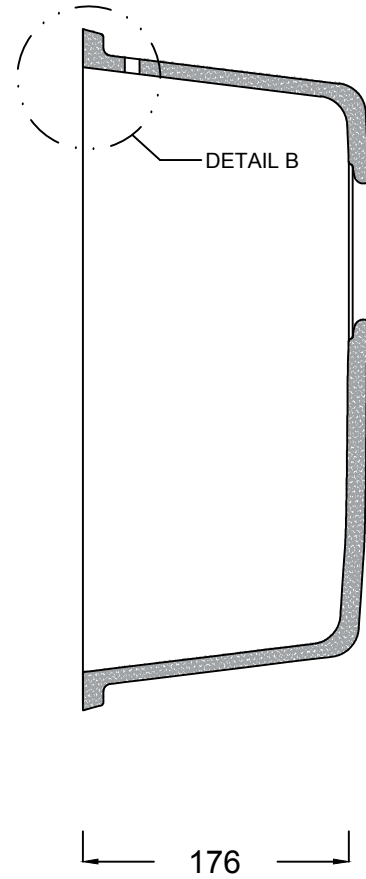

PLAN VIEW

SECTION B:B

DETAIL A
SCALE: 1:2

DETAIL B
SCALE: 1:2

SECTION A:A

DETAIL C
SCALE: 1:2

ARCHIVE NBR: ARCHIVE 3	CUSTOMER NAME:
FILE NAME/FORMAT: DUPONT_CORIAN_SPICY965_2D.DWG	APPLICATION/DESCRIPTION: Kitchen/ Sink
MODEL NAME: SPICY 965	DOCUMENT STATUS: FINAL
CREATED BY: KS	CODE: D3-965-01
APPROVED BY:	APPROVAL DATE:
LAUNCH DATE:	DATE OF ISSUE: 28/05/2015
SCALE: 1:5 in A3	REV. NBR/DATE: Rev. 01-14/12/2015