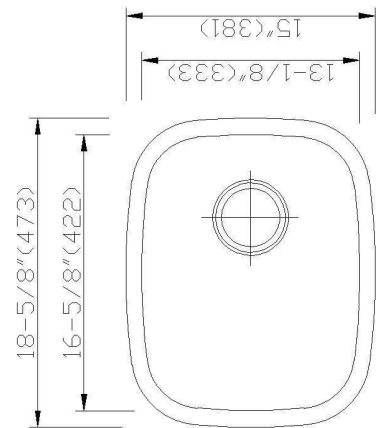

**To celebrate
Christmas &
New Year 2012
SCFinteriors
are offering a
BONUS OSLO
Undermount
Stainless steel Sink
with every Benchtop***

OSLO Curve 3318 - Double Bowl
 Length: 819mm Width: 457mm Depth: 209mm

OSLO Curve 1915
 Large Single Bowl

Length: 473mm
 Width: 422mm
 Depth: 177mm

OSLO Curve 1513
 Small Single Bowl

Length: 387mm
 Width: 322mm
 Depth: 177mm

Terms & Conditions *:

While stocks last. A benchtop of minimum 3.5m² must be purchased for this offer to be valid. Offer only applicable to the sink models displayed on page 2. Offer not applicable to commercial projects. Offer applies to one claim per household. Sink offer cannot be used in conjunction with other SCF Interiors offers. A confirmed order & deposit must be received between 14th December 2011 – 31st January 2012. A maximum of 2 single sinks or 1 double sink. Labour for under-mounting is included within this offer. **Offer ends 31st January 2012.**