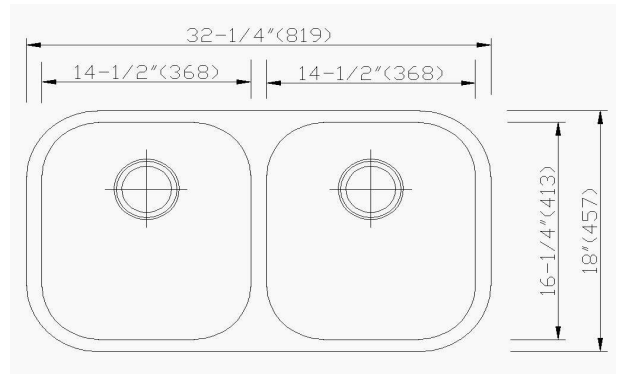

**To celebrate
Christmas &
New Year 2012
SCFinteriors
are offering a
BONUS OSLO
Undermount
Stainless steel Sink
with every Benchtop***

OSLO Curve 3318 - Double Bowl
 Length: 819mm Width: 457mm Depth: 209mm

OSLO Curve 1915
 Large Single Bowl

Length: 473mm
 Width: 422mm
 Depth: 177mm

OSLO Curve 1513
 Small Single Bowl

Length: 387mm
 Width: 322mm
 Depth: 177mm

Terms & Conditions *:

While stocks last. A benchtop of minimum 3.5m² must be purchased for this offer to be valid. Offer only applicable to the sink models displayed on page 2. Offer not applicable to commercial projects. Offer applies to one claim per household. Sink offer cannot be used in conjunction with other SCF Interiors offers. A confirmed order & deposit must be received between 14th December 2011 – 31st January 2012. A maximum of 2 single sinks or 1 double sink. Labour for under-mounting is included within this offer. **Offer ends 31st January 2012.**