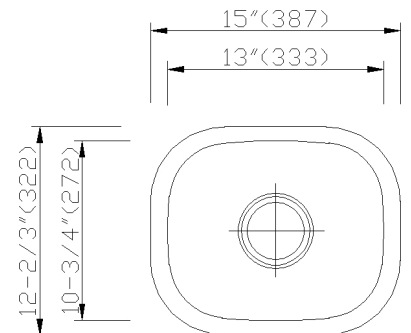

**To celebrate
Christmas &
New Year 2012
SCFinteriors
are offering a
BONUS OSLO
Undermount
Stainless steel Sink
with every Benchtop***

OSLO Curve 3318 - Double Bowl
 Length: 819mm Width: 457mm Depth: 209mm

OSLO Curve 1915
 Large Single Bowl

Length: 473mm
 Width: 422mm
 Depth: 177mm

OSLO Curve 1513
 Small Single Bowl

Length: 387mm
 Width: 322mm
 Depth: 177mm

Terms & Conditions *:

While stocks last. A benchtop of minimum 3.5m² must be purchased for this offer to be valid. Offer only applicable to the sink models displayed on page 2. Offer not applicable to commercial projects. Offer applies to one claim per household. Sink offer cannot be used in conjunction with other SCF Interiors offers. A confirmed order & deposit must be received between 14th December 2011 – 31st January 2012. A maximum of 2 single sinks or 1 double sink. Labour for under-mounting is included within this offer. **Offer ends 31st January 2012.**